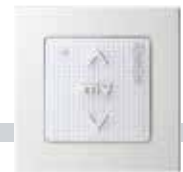

DECOFLEX WIREFREE™ WALL SWITCHES

DecoFlex WireFree™
RTS 1 Channel
Wall Switch

DecoFlex WireFree™
RTS 2 Channel
Wall Switch

DecoFlex WireFree™
RTS 3 Channel
Wall Switch

DecoFlex WireFree™
RTS 4 Channel
Wall Switch

DecoFlex WireFree™
RTS 5 Channel
Wall Switch

Smoove® 1 RTS Pure

- Battery-operated convenience
- Surface mounts with ease
- Frames available in 7 colors

- Wall switches shown in white. Also available in black and ivory finishes.
- Shown assembled with printed channel buttons.
- Custom engraved buttons are also available.