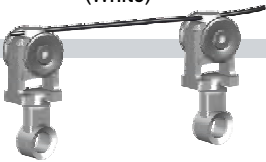

Straight Arm Kit

1782662
For use with tandem butted tracks alternative draperies (to be used together).

Ripplefold® and Accordia® Type Carriers

Ripple Snap Tape

Ripple Return Snap

80% Fullness
(White)

Carrier Spacing:
2 3/8"
Qty. per roll: 500
1780903