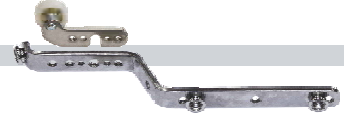

PINCH PLEAT TRACK COMPONENTS

Straight Arm Kit	Overlap Arm Kit	Pinch Pleat Return Hook	Carrier
			
1782321 For use with center opening draperies.	1782320 For use with one way and center opening draperies.	1780895	1780892
		Bronze 1782862	Bronze 1782869
One Way Overlap Arm Kit	Straight Arm Kit		
			
1780947 For use with one way opening draperies with pulley #1780945.	1782662 For use with tandem butted tracks alternative draperies (to be used together).		

Drapery Parts List

RIPPLEFOLD® & ACCORDIA® TRACK COMPONENTS

Straight Arm Kit

1782321
For use with center opening draperies.

Overlap Arm Kit

1782320
For use with one way and center opening draperies.

One Way Overlap Arm Kit