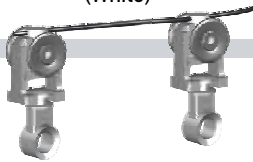

Carrier Spacing:
2 1/8"
Qty. per roll: 500
1780902

120% Fullness
(White)