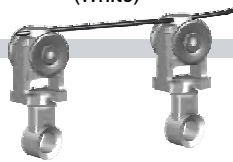

Carrier Spacing:
1 7/8"
Qty. per roll: 500
1780901