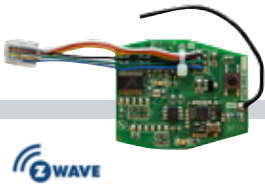

Drapery Parts list

MOTORS AND CONTROL MODULES

Irismo™ 35 Mini DC

DCT 1002951
RTS 1002952
 (24V DC power supply included)

Glydea® 35e

DCT with 10' Plug 1002465
RTS with 10' Plug 1001615
RS485 with 10' Plug 1002109
Wired without Plug 1002464

Irismo™ 45 WireFree RTS

RTS 1002353
 (Rechargeable Lithium-ion battery pack included)
 Power Charger #1002945 (Sold Separately)

Glydea® 60e

DCT with 10' Plug 1002545
RTS with 10' Plug 1001617
RS485 with 10' Plug 1002108
Wired without Plug 1001537

Integration Control Modules

Easily integrates with Z-Wave® systems using the Z-Wave® plug-in module.

Z-Wave®
 1870228

Easily integrates with ZigBee® systems using the ZigBee® plug-in module.

ZigBee®
 1870221

Easily integrates with Somfy Digital Network systems using the RS485 plug-in module.

RS485
 1811129

Easily integrates with Radio Technology Somfy systems using the Dry Contact to RTS module.

RTS
 1870172